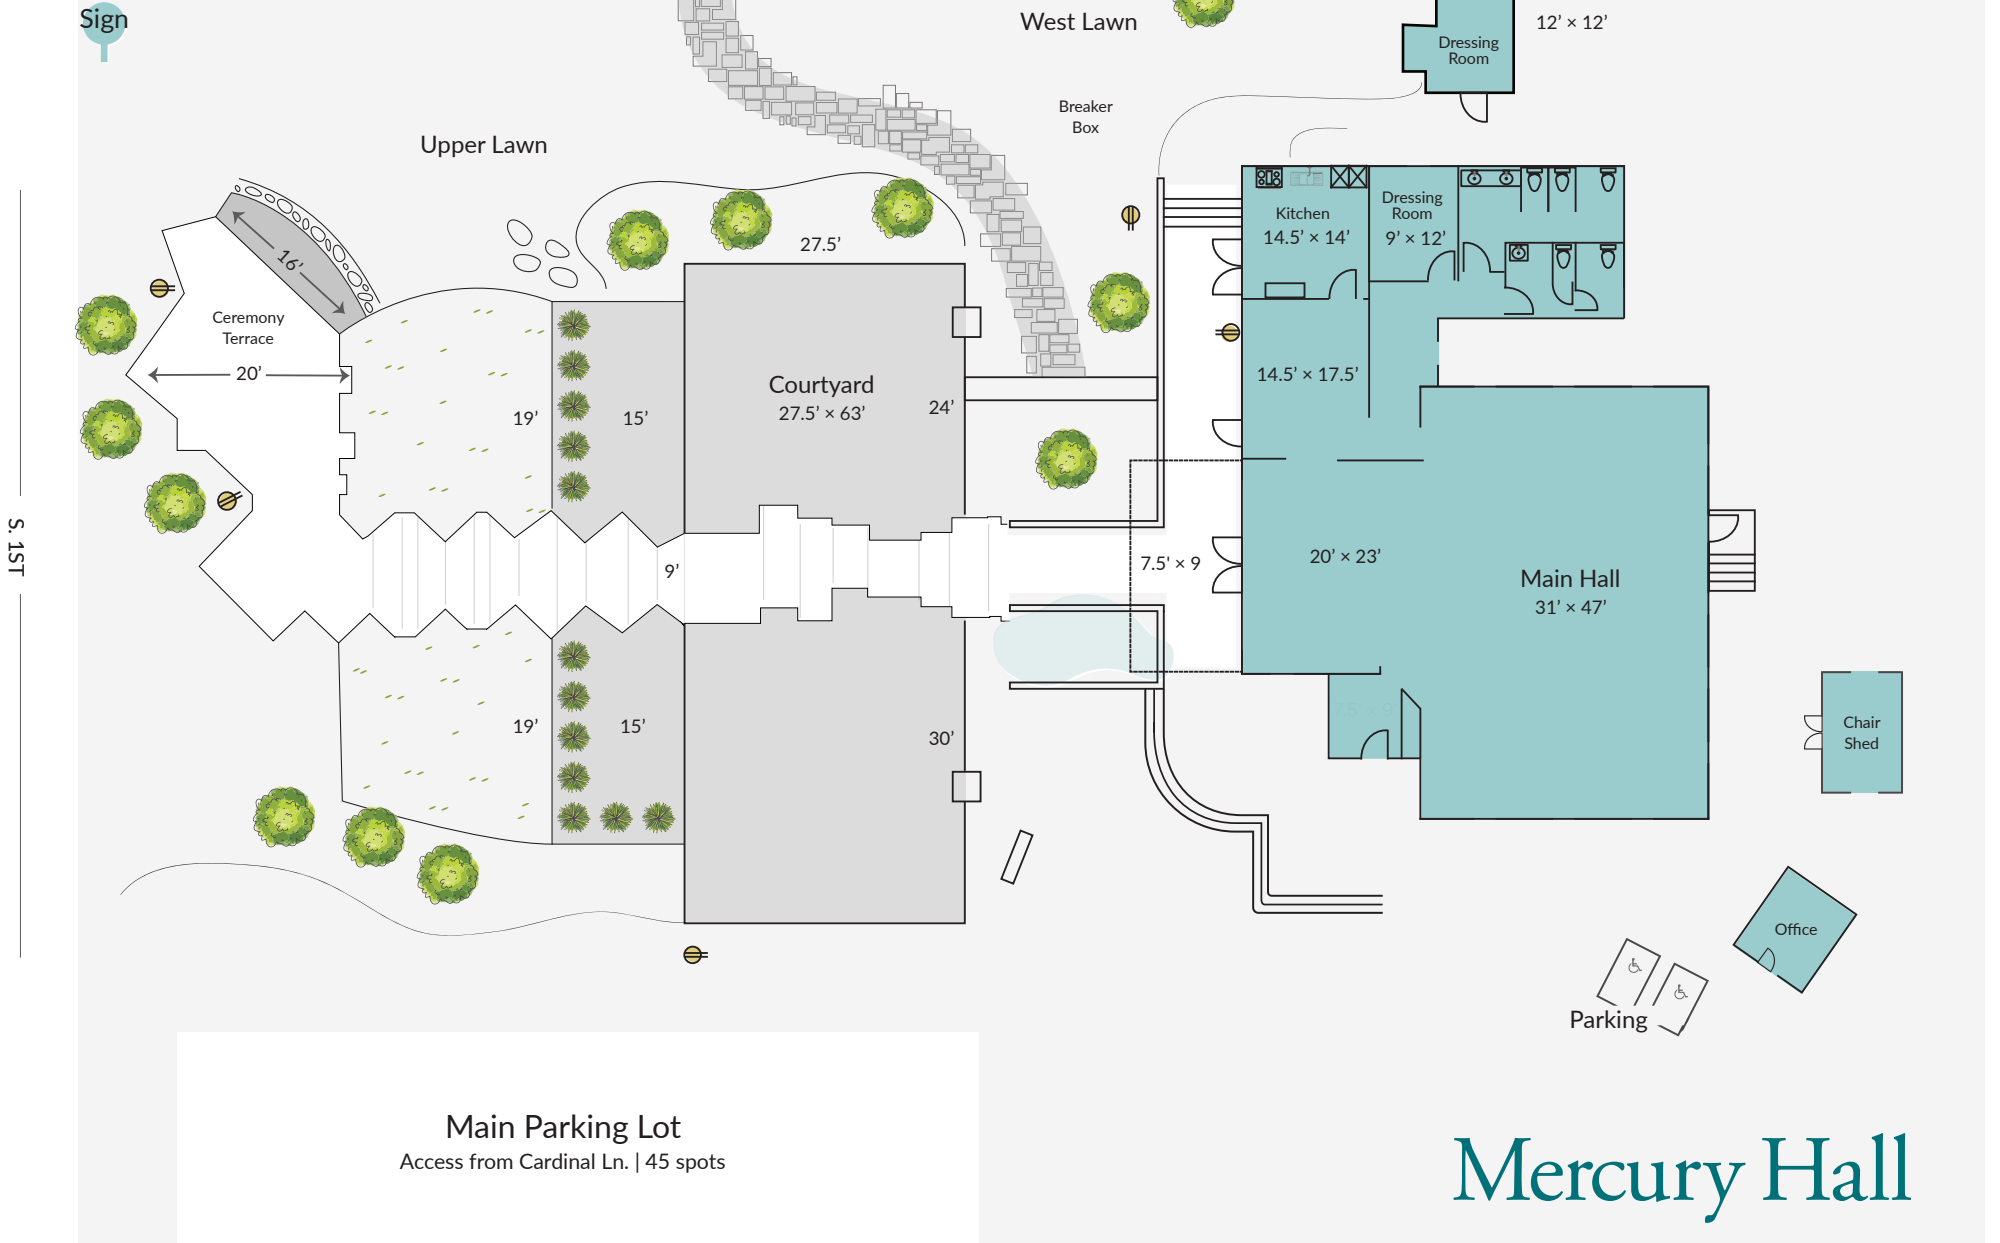

3504 1st Street Parking

Access from S 1st. | 30 spots

Main Parking Lot
Access from Cardinal Ln. | 45 spots

Mercury Hall

Mercury Hall